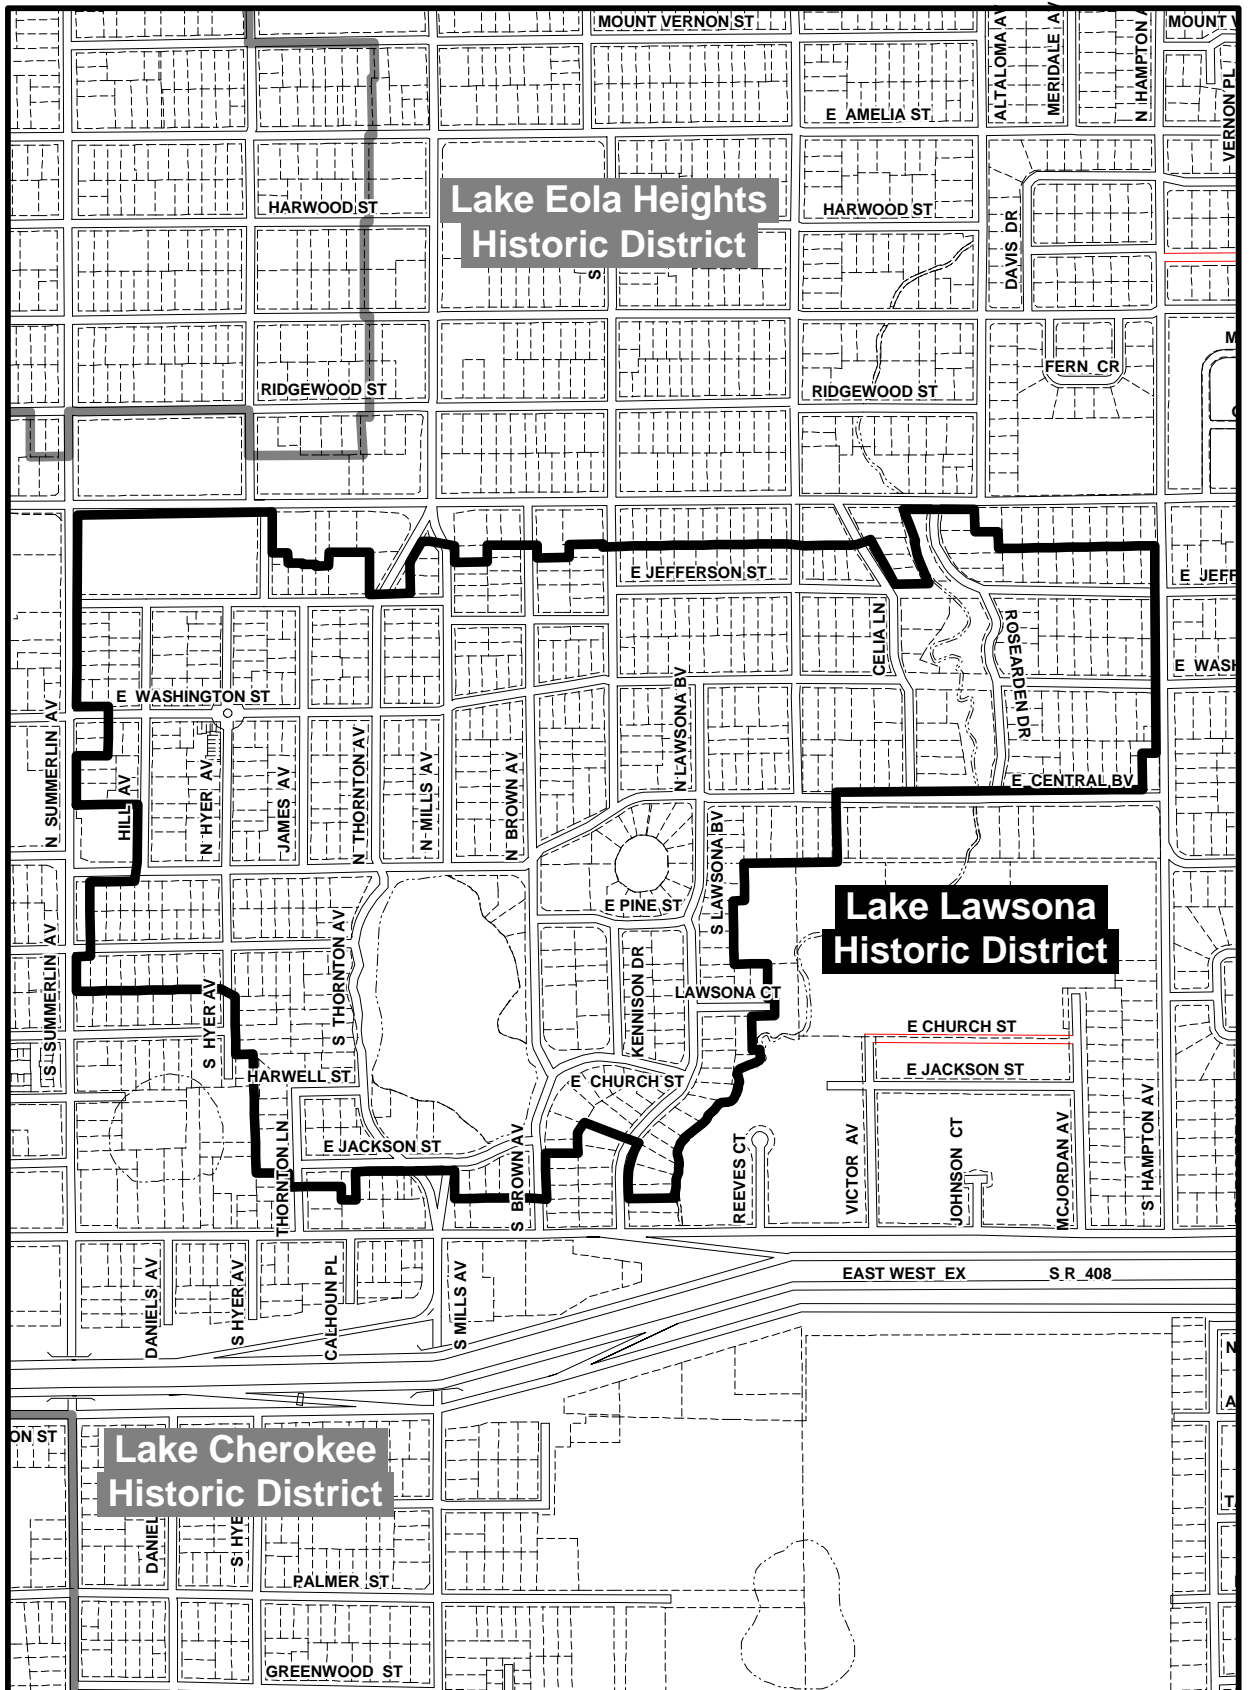

Historic District - Lake Lawsona

Figure HP-1D

LEGEND

— Historic District Boundary

City of Orlando Planning & Development
Department City Planning Bureau August, 1999